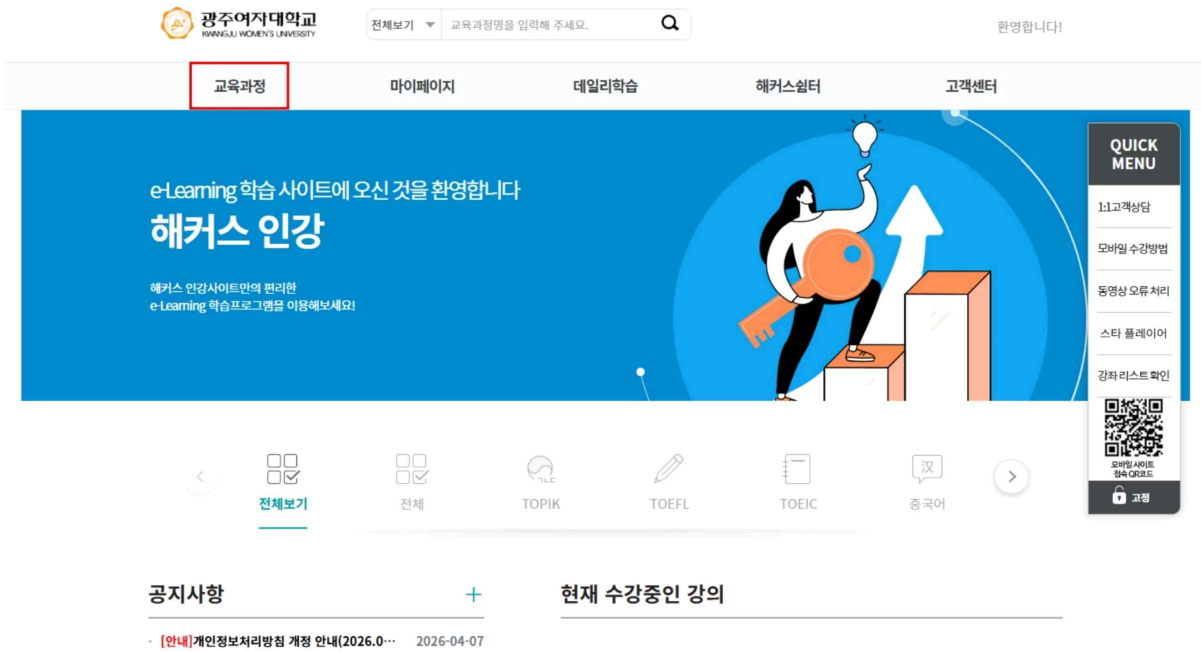

<별첨 Attachment>

1) Log in to the library homepage

2) Click to ‘해커스인강’

3) Automatic access to Gwangju Women's University exclusive learning site

4) Course selection and Course registration